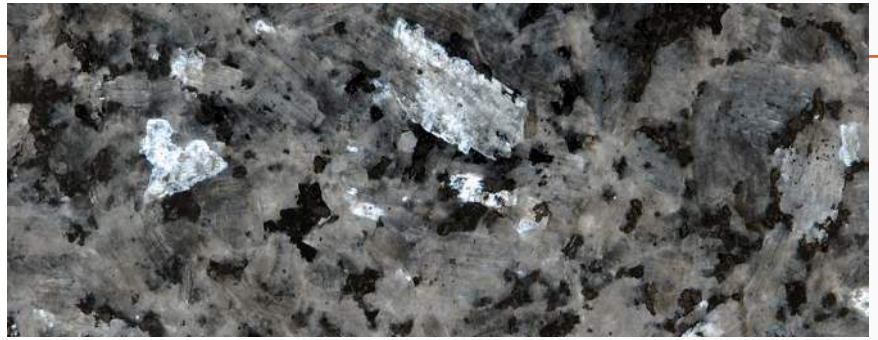

PRODUCT ID

Granite
Labrador Blue

JETSTONE

1. RAW MATERIALS

Origin quarry country > Finland
 region > Larvik

2. FACTORY

Slabs produced in > Italy

3. CUSTOMIZATION